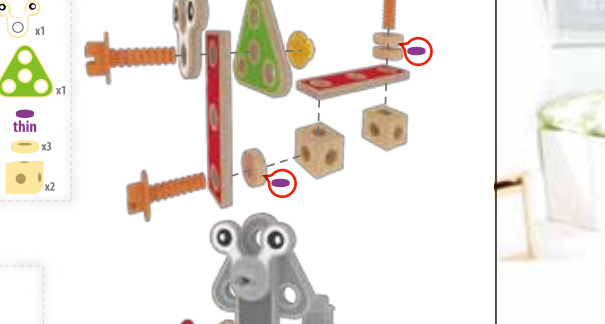

Love play. Learn.

Basic Builder Set
Instructions