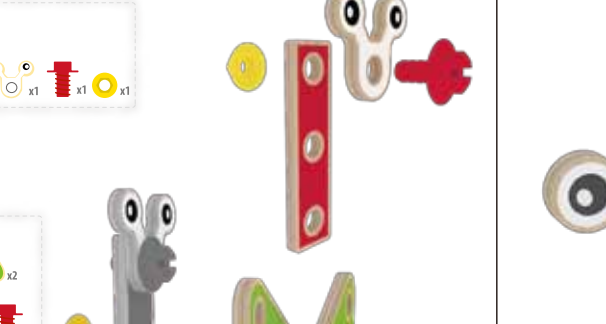

Love play. Learn.

Basic Builder Set
Instructions