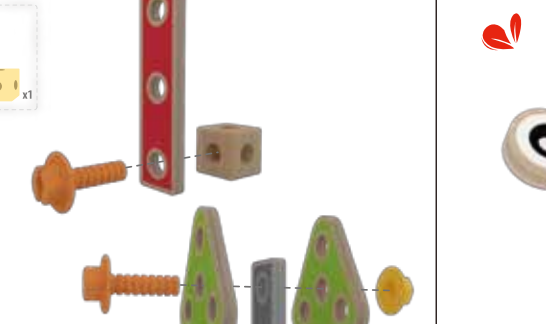

Love play. Learn.

Basic Builder Set
Instructions